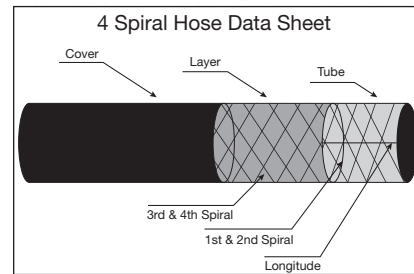

## REMA TIP TOP Reinforced Air Hose

REMA TIP TOP Heavy duty, non-kink reinforced air hoses perform flawlessly in all conditions. Toughness tested, performance proven. Especially designed to withstand the wide range of weather and abrasion conditions experienced by today's active repair facilities.

Typical air-hose products are a combination of three structural elements: Tube, cover and reinforcement layer.

REMA TIP TOP's Red & Green air-hose products consist of an:

- EPDM rubber tube (liner)
- Oil resistant and abrasion resistant EPDM cover
- Unique four-spiral polyester reinforcement layer creating a durable, kink-free design that results in an extended service life.

REMA TIP TOP's redesigned end-fitting incorporates long, vertical splines resulting in a positive and secure fit. Our pin pricked, EPDM cover improves adhesion between the tube and cover, enhancing the integrity of the air-hose. REMA TIP TOP reinforced air-hose products have working pressures to 300psi and burst strength with a safety factor of 4 to 1 and are designed to perform flawlessly between -40° and +200° Fahrenheit.