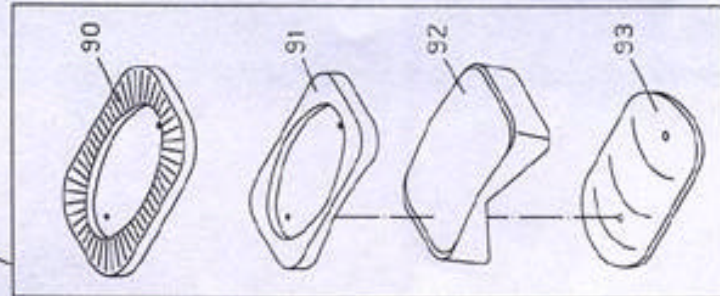

Ersatzteilliste Thermopress II
Artikel-Nr. 517 1518 115V 540W

Option