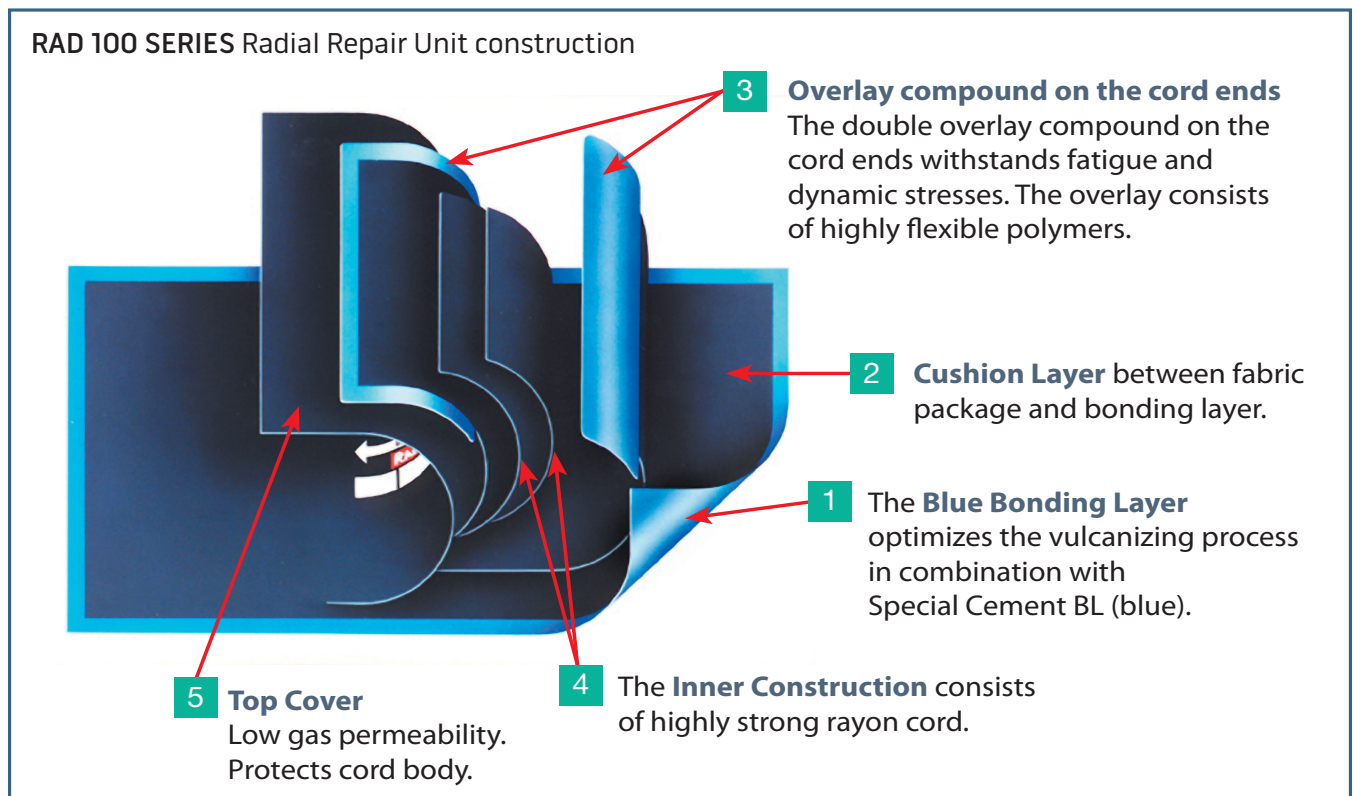

// ONE BRAND // ONE SOURCE // ONE SYSTEM

RAD 100 Series Radial Repair Units

REMA TIP TOP's famous RAD 100 Series Radial Repair Units, another member of REMA's well proven and tested Blue Bonding System, provides excellent adhesion power and have lock-down compounds that withstand fatigue and dynamic stresses throughout the life of the tire repair. When used with Special Cement BL, the center-over-injury repair units become a dynamic part of any radial tire. RAD 100 Series Repair Units can be cold or hot vulcanized and come in an extensive range of sizes, making them an ideal choice for Tire Dealers, Retreaders or Fleets.